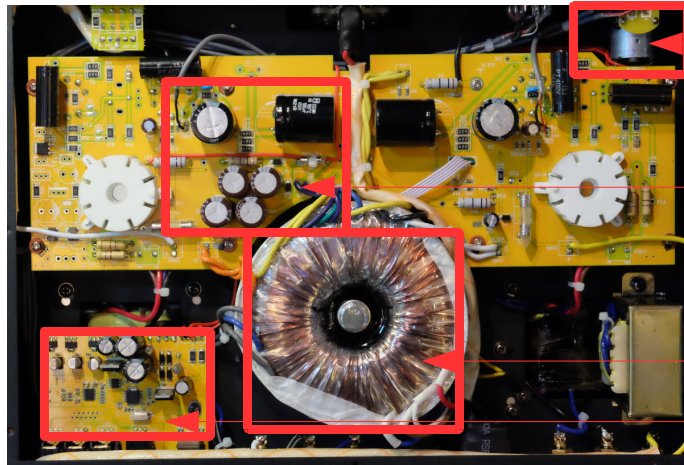

Potentiometer