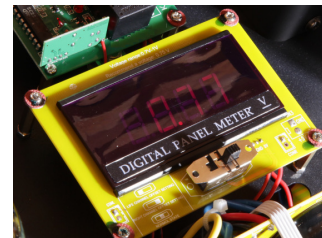

Specifications:

- Power Output: Class A MAX 25W per channel
- Power Input: MAX 150W
- Frequency Response: 20Hz-40kHz (+/-0.5dB 1W)
- Output Power Distortion: 0.05% (4W 1kHz)
- Input Sensitivity: 220mV
- Input Impedance: 100k ohms
- Inputs: Line 1, Line 2, Line 3, AUX, USB DAC
- USB DAC Spec.: 32Bit 384kHz
- Speaker Output Impedance: 4ohms or 8ohms
- Headphone Output Impedance: 32-600ohms
- Overall Negative Feedback: -39dB
- Overall S/N Ratio: 85dB
- Power Consumption: Max. 220W
- Damping Factor: 6 (Distortion: 0.1%)
- Voltage Range: 100-120V, 220-240V
- Operation Method: Single End Class A
- Remote Control: RF Remote for Volume Control
- Power Tubes Required: Matched pair KT-150
- Preamp & Driver Tubes Required: 12AX7 x2 (ECC83x2), ECC85 (6N1) x2
- Tube Bias: Manual adjustable with bias monitor meter
- Dimensions: 380x295x160mm / 14.96"x11.61"x6.3" (WxHxD)
- Weight: 18kg/39.7lbs

Bias Adjustment Meter